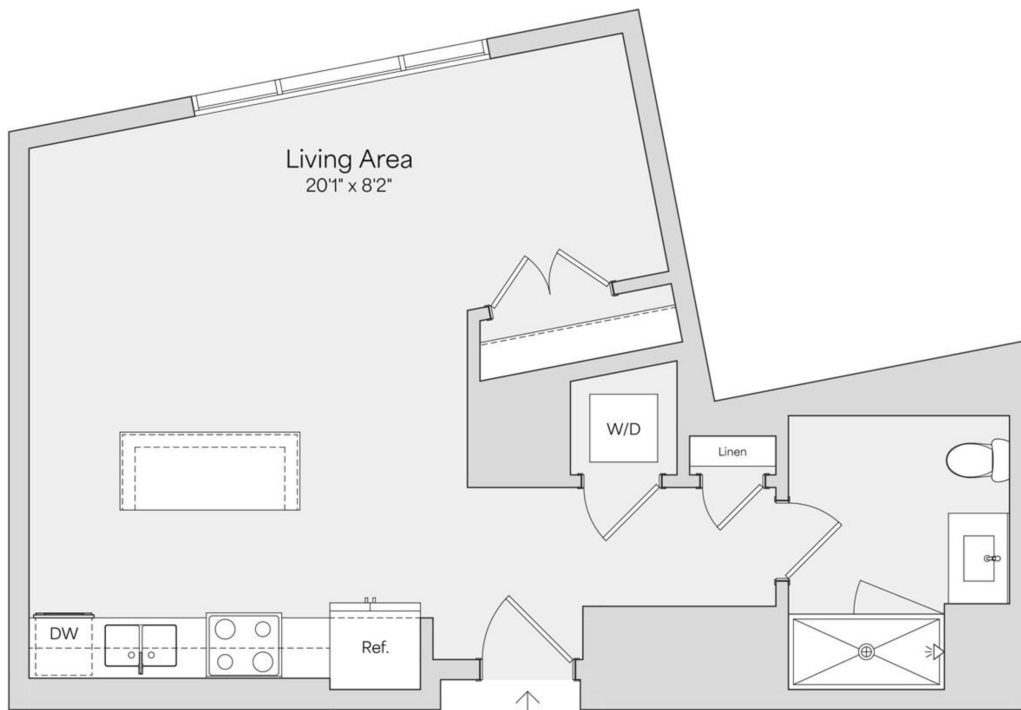

# S2

STUDIO / 1 BATH

# 579

SQ. FT.

**LIVANA**  
LONG BRANCH

118 Broadway | Long Branch, NJ 07740

[www.livanalongbranch.com](http://www.livanalongbranch.com)

Floor plans are artist's rendering. All dimensions are approximate. Actual product and specifications may vary in dimension or detail. Not all features are available in every apartment. Prices and availability are subject to change. Please see a representative for details.