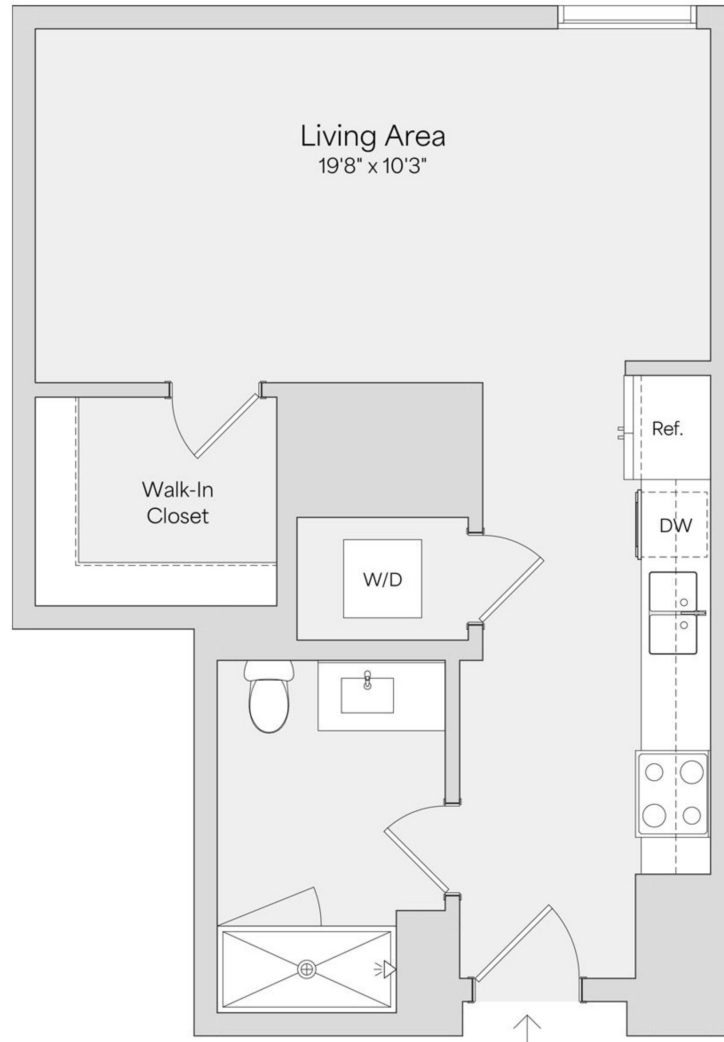

S1

STUDIO / 1 BATH

547

SQ. FT.

LIVANA
LONG BRANCH

118 Broadway | Long Branch, NJ 07740

www.livanalongbranch.com

Floor plans are artist's rendering. All dimensions are approximate. Actual product and specifications may vary in dimension or detail. Not all features are available in every apartment. Prices and availability are subject to change. Please see a representative for details.