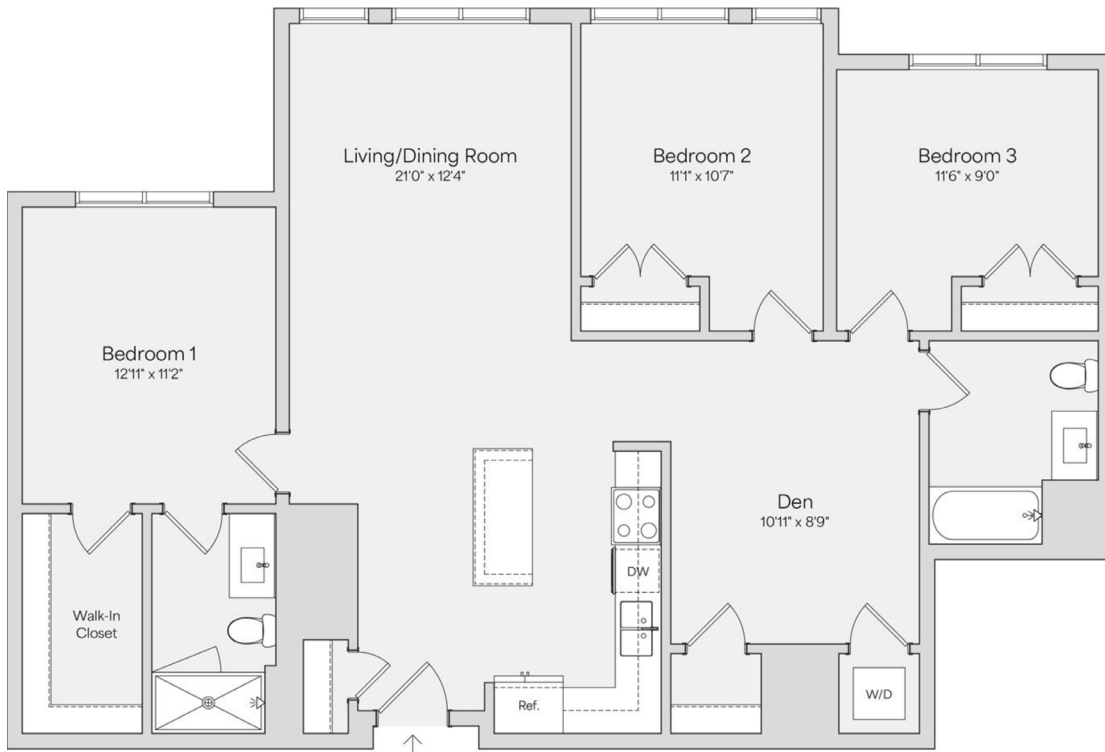

# C1

3 BED / 2 BATH

# 1417

SQ. FT.

**LIVANA**  
LONG BRANCH

118 Broadway | Long Branch, NJ 07740

[www.livanalongbranch.com](http://www.livanalongbranch.com)

*Floor plans are artist's rendering. All dimensions are approximate. Actual product and specifications may vary in dimension or detail. Not all features are available in every apartment. Prices and availability are subject to change. Please see a representative for details.*