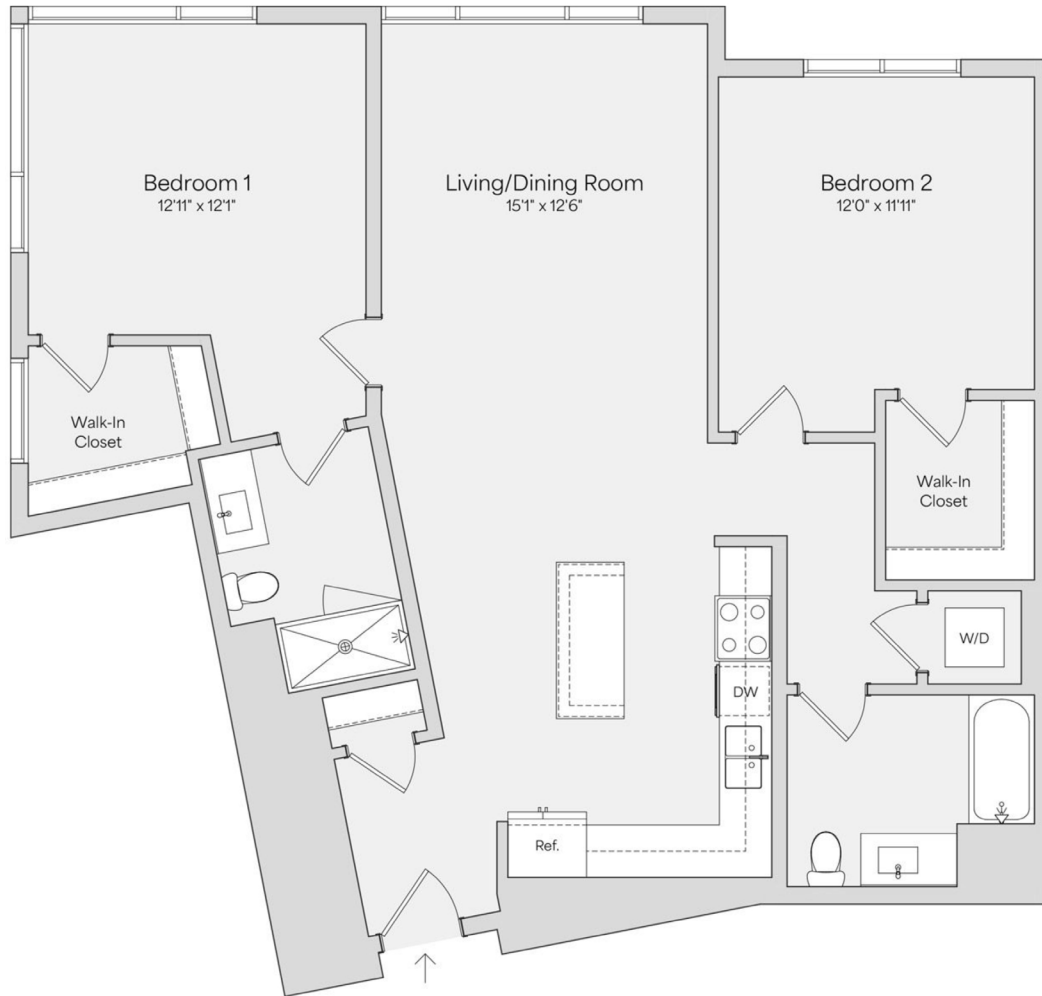

B9

2 BED / 2 BATH

1232

SQ. FT.

LIVANA
LONG BRANCH

118 Broadway | Long Branch, NJ 07740

www.livanalongbranch.com

Floor plans are artist's rendering. All dimensions are approximate. Actual product and specifications may vary in dimension or detail. Not all features are available in every apartment. Prices and availability are subject to change. Please see a representative for details.