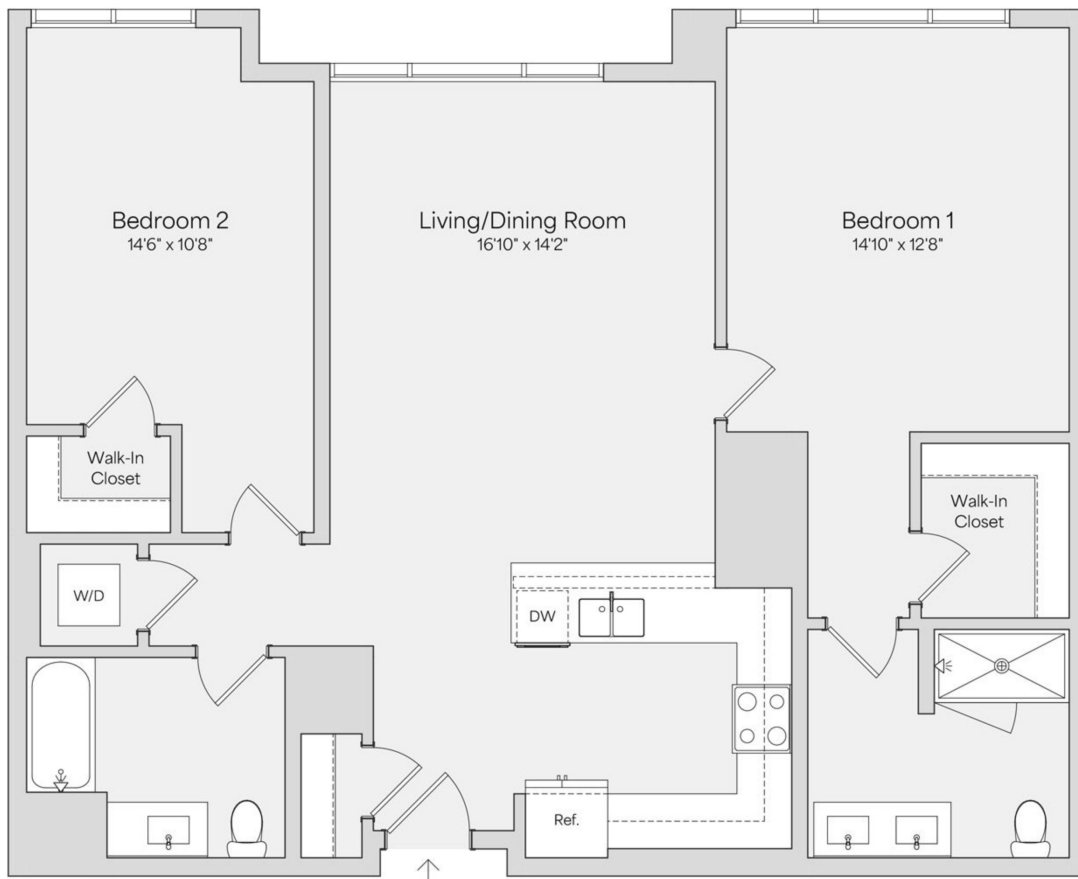

B8

2 BED / 2 BATH

1207

SQ. FT.

LIVANA
LONG BRANCH

118 Broadway | Long Branch, NJ 07740

www.livanalongbranch.com

Floor plans are artist's rendering. All dimensions are approximate. Actual product and specifications may vary in dimension or detail. Not all features are available in every apartment. Prices and availability are subject to change. Please see a representative for details.