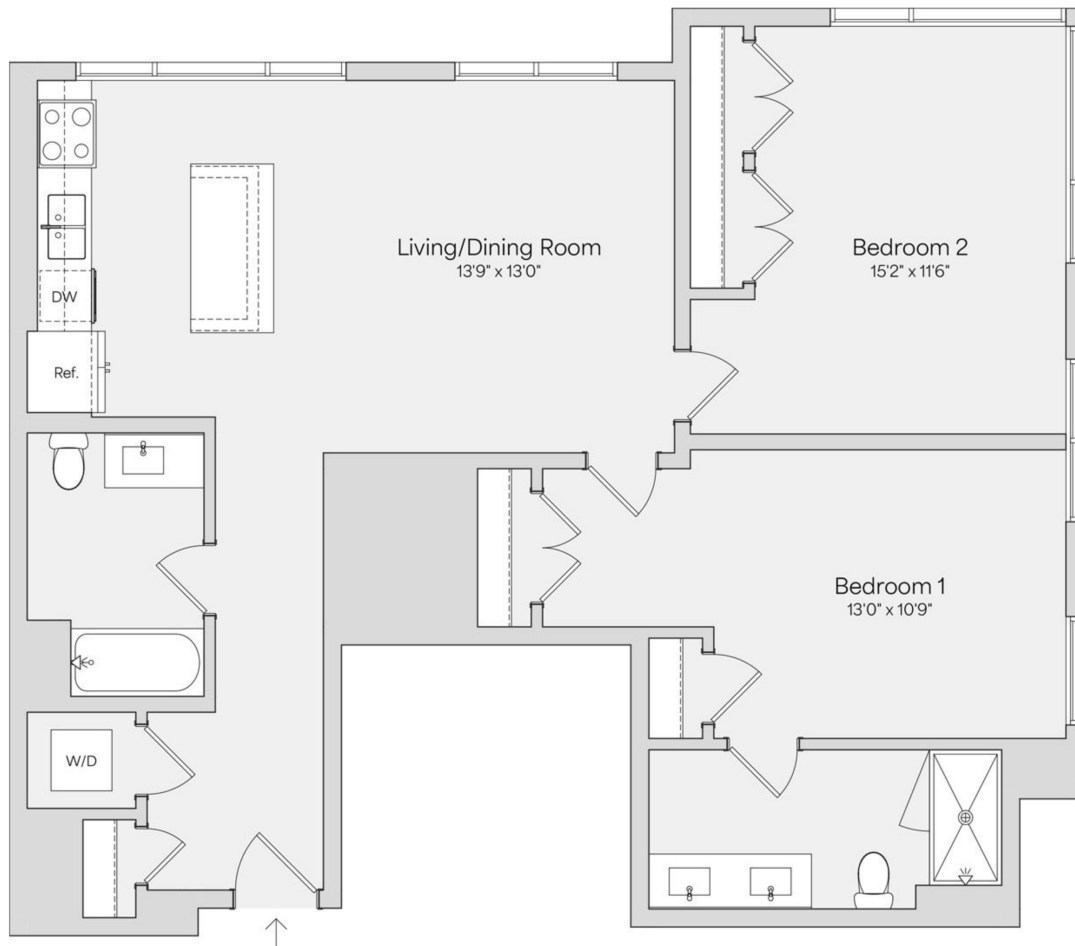

B7

2 BED / 2 BATH

1143

SQ. FT.

LIVANA
LONG BRANCH

118 Broadway | Long Branch, NJ 07740

www.livanalongbranch.com

Floor plans are artist's rendering. All dimensions are approximate. Actual product and specifications may vary in dimension or detail. Not all features are available in every apartment. Prices and availability are subject to change. Please see a representative for details.