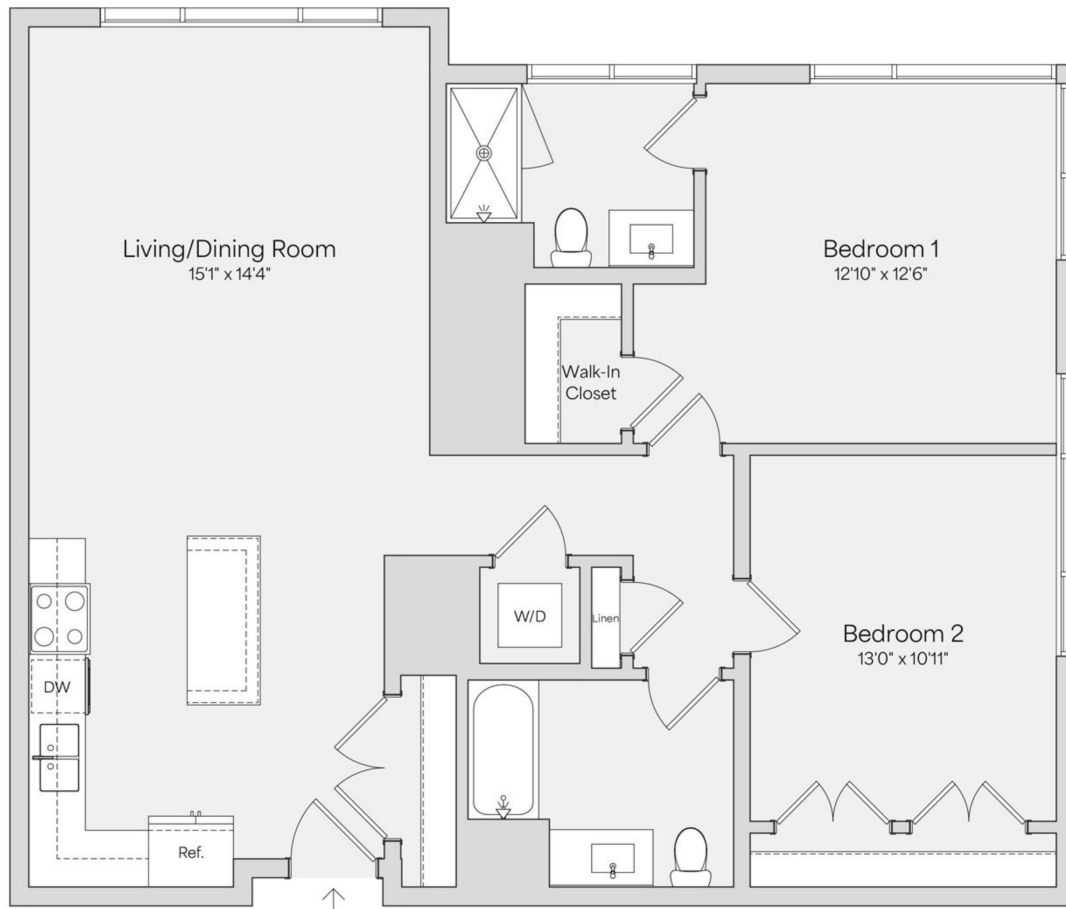

B6

2 BED / 2 BATH

1128

SQ. FT.

LIVANA
LONG BRANCH

118 Broadway | Long Branch, NJ 07740

www.livanalongbranch.com

Floor plans are artist's rendering. All dimensions are approximate. Actual product and specifications may vary in dimension or detail. Not all features are available in every apartment. Prices and availability are subject to change. Please see a representative for details.