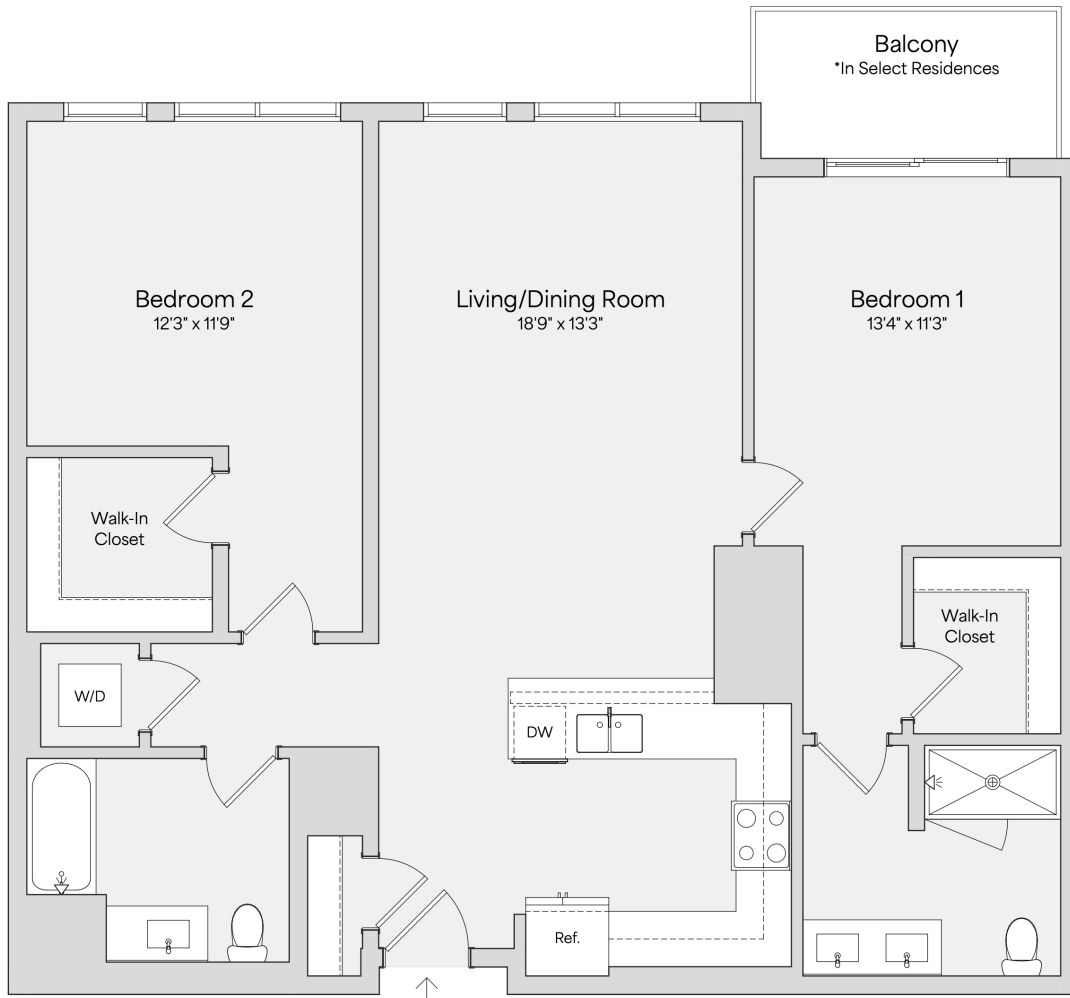

B4

2 BED / 2 BATH

1212

SQ. FT.

LIVANA
LONG BRANCH

118 Broadway | Long Branch, NJ 07740

www.livanalongbranch.com

Floor plans are artist's rendering. All dimensions are approximate. Actual product and specifications may vary in dimension or detail. Not all features are available in every apartment. Prices and availability are subject to change. Please see a representative for details.