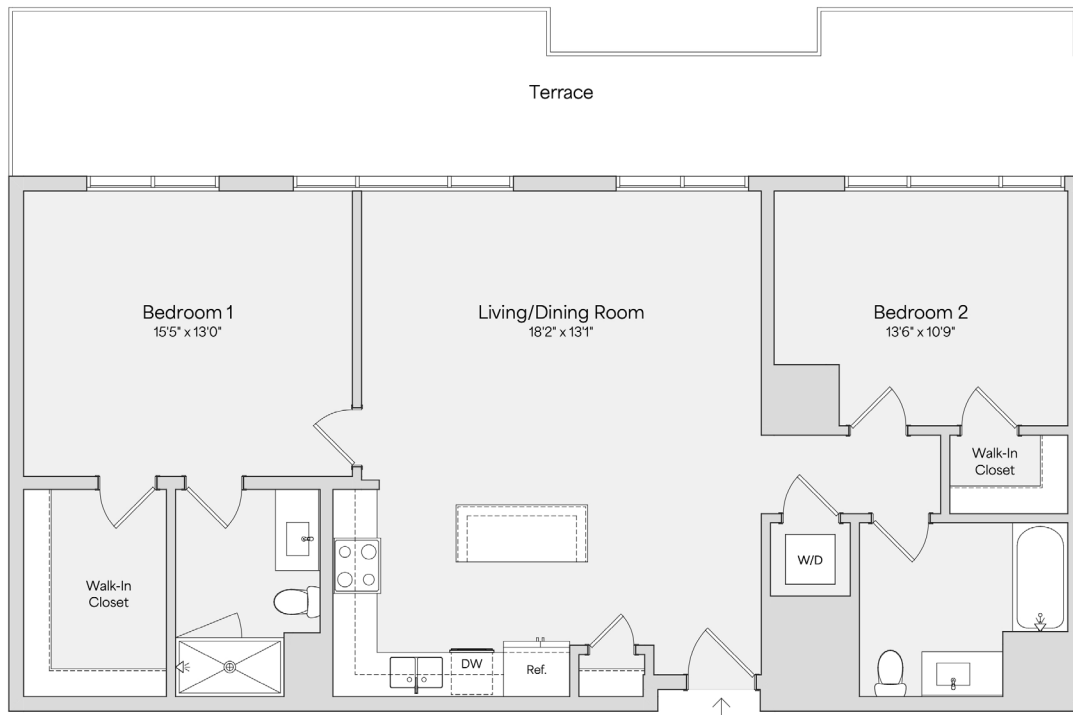

B3

2 BED / 2 BATH

1161

SQ. FT.

LIVANA
LONG BRANCH

118 Broadway | Long Branch, NJ 07740

www.livanalongbranch.com

Floor plans are artist's rendering. All dimensions are approximate. Actual product and specifications may vary in dimension or detail. Not all features are available in every apartment. Prices and availability are subject to change. Please see a representative for details.