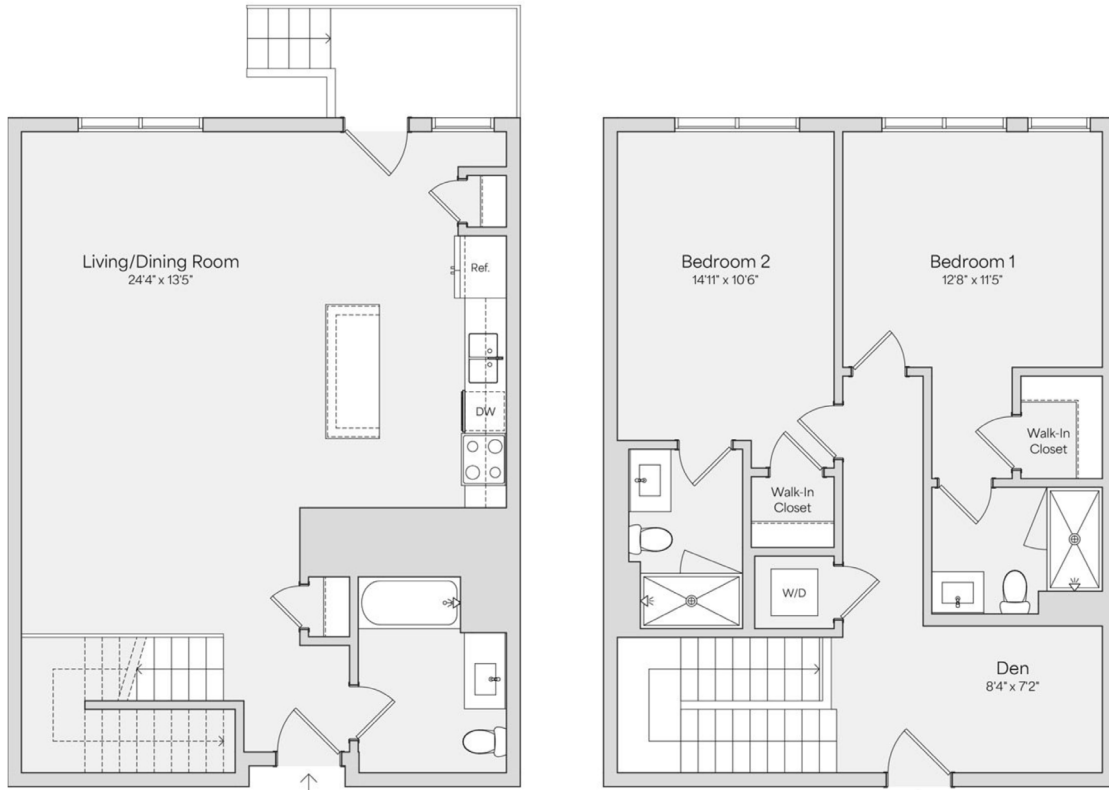

B23

2 BED / 3 BATH

1566

SQ. FT.

LIVANA
LONG BRANCH

118 Broadway | Long Branch, NJ 07740

www.livanalongbranch.com

Floor plans are artist's rendering. All dimensions are approximate. Actual product and specifications may vary in dimension or detail. Not all features are available in every apartment. Prices and availability are subject to change. Please see a representative for details.