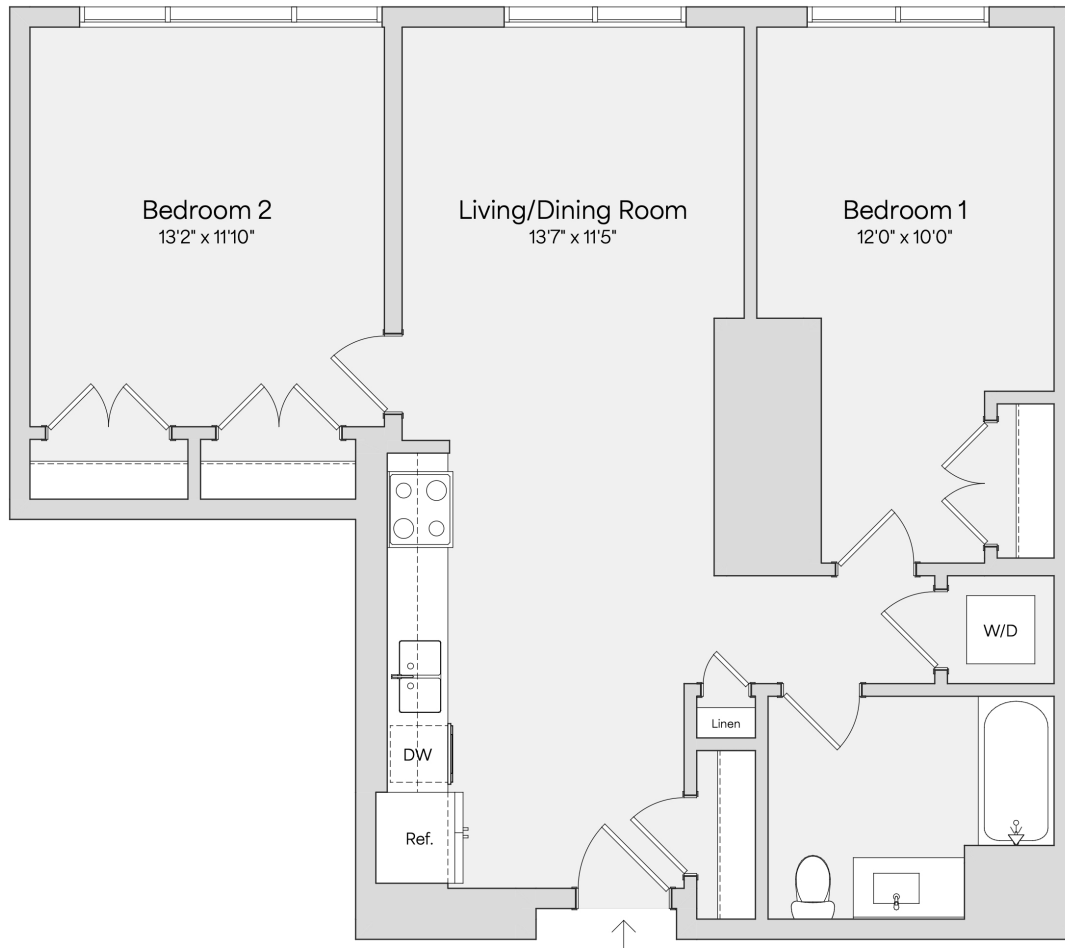

B22

2 BED / 1 BATH

1563

SQ. FT.

LIVANA
LONG BRANCH

118 Broadway | Long Branch, NJ 07740

www.livanalongbranch.com

Floor plans are artist's rendering. All dimensions are approximate. Actual product and specifications may vary in dimension or detail. Not all features are available in every apartment. Prices and availability are subject to change. Please see a representative for details.