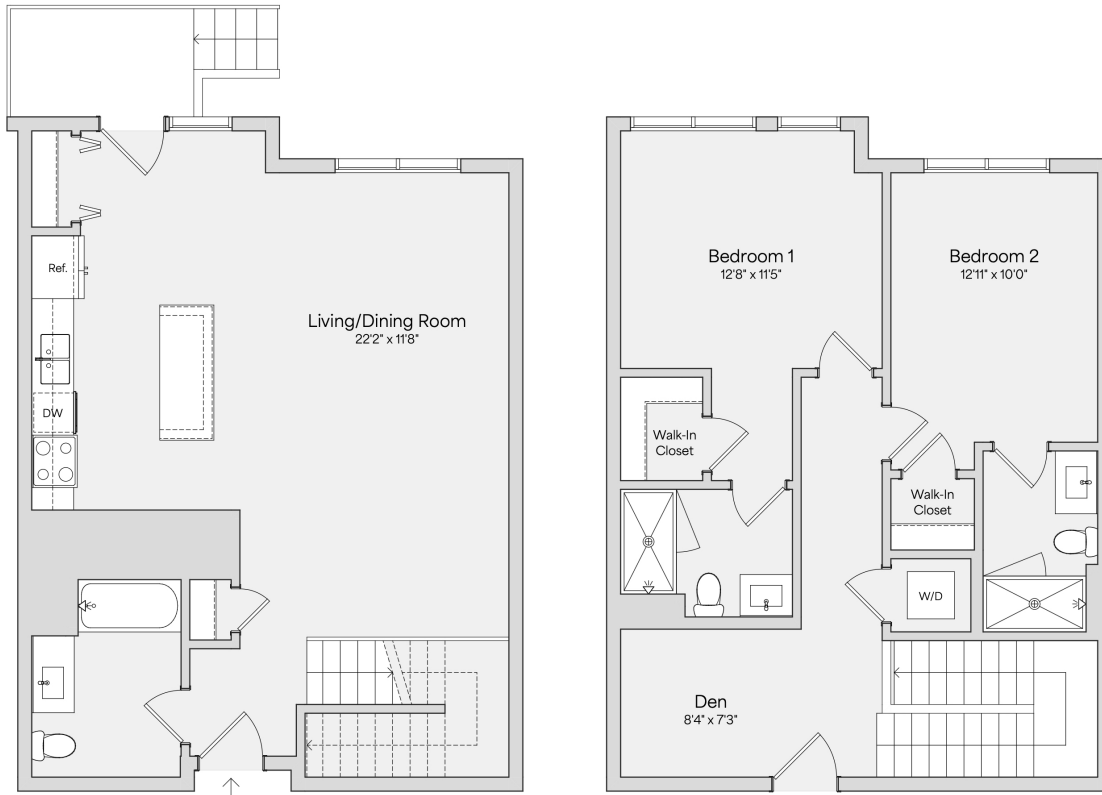

B21

2 BED / 3 BATH

1487

SQ. FT.

LIVANA
LONG BRANCH

118 Broadway | Long Branch, NJ 07740

www.livanalongbranch.com

Floor plans are artist's rendering. All dimensions are approximate. Actual product and specifications may vary in dimension or detail. Not all features are available in every apartment. Prices and availability are subject to change. Please see a representative for details.