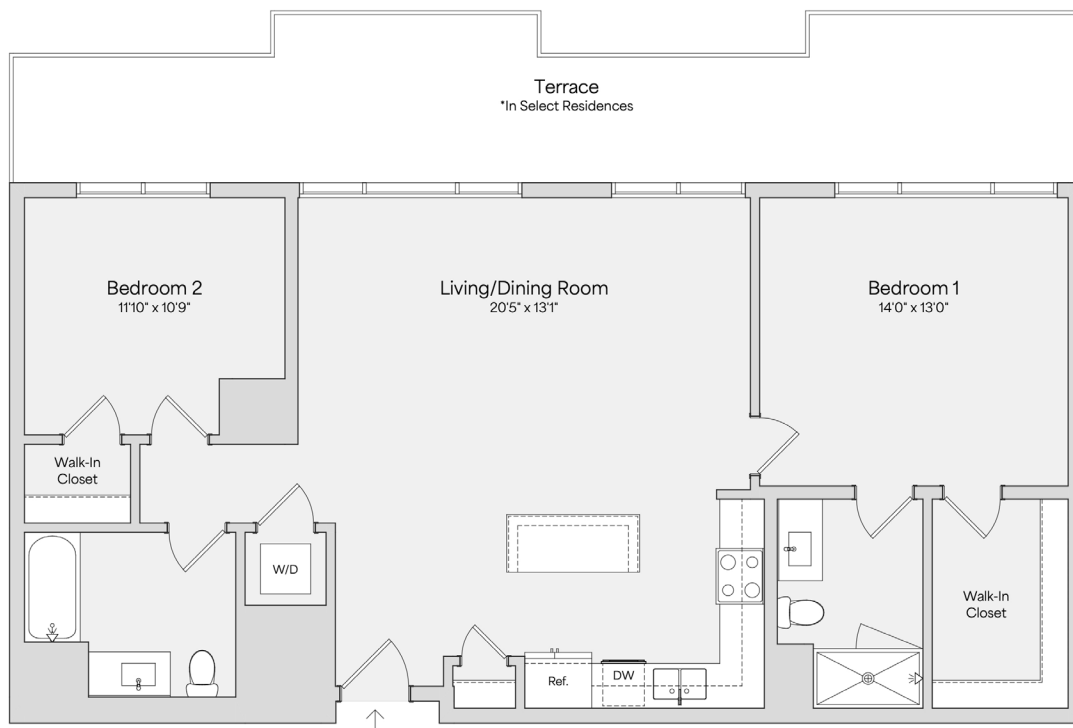

B2

2 BED / 2 BATH

1150

SQ. FT.

LIVANA
LONG BRANCH

118 Broadway | Long Branch, NJ 07740

www.livanalongbranch.com

Floor plans are artist's rendering. All dimensions are approximate. Actual product and specifications may vary in dimension or detail. Not all features are available in every apartment. Prices and availability are subject to change. Please see a representative for details.