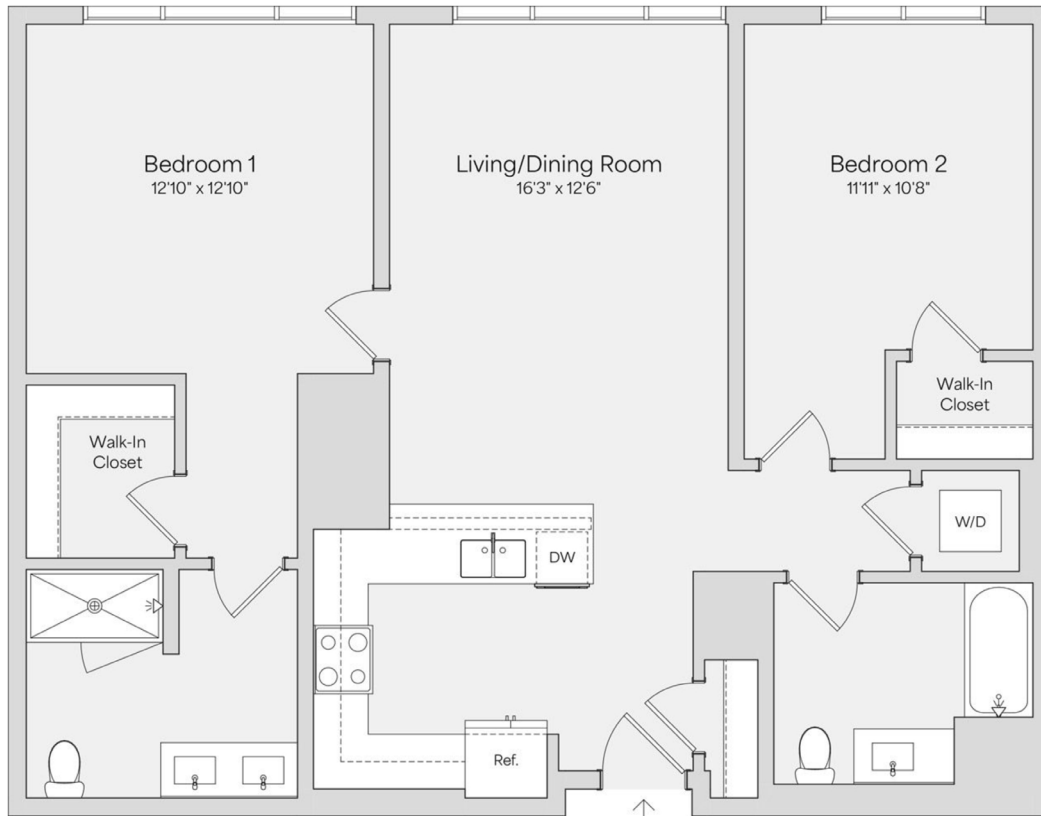

# B1

2 BED / 2 BATH

# 1118

SQ. FT.

**LIVANA**  
LONG BRANCH

118 Broadway | Long Branch, NJ 07740

[www.livanalongbranch.com](http://www.livanalongbranch.com)

Floor plans are artist's rendering. All dimensions are approximate. Actual product and specifications may vary in dimension or detail. Not all features are available in every apartment. Prices and availability are subject to change. Please see a representative for details.