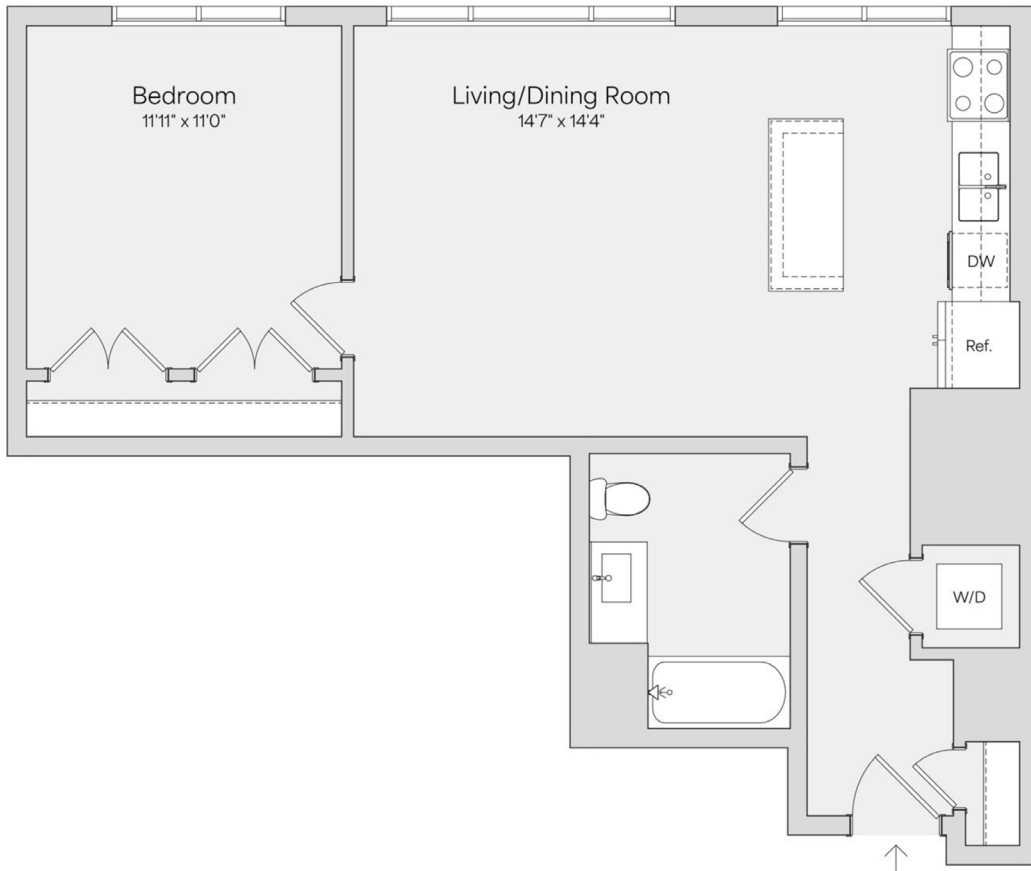

A7

1 BED / 1 BATH

728

SQ. FT.

LIVANA
LONG BRANCH

118 Broadway | Long Branch, NJ 07740

www.livanalongbranch.com

Floor plans are artist's rendering. All dimensions are approximate. Actual product and specifications may vary in dimension or detail. Not all features are available in every apartment. Prices and availability are subject to change. Please see a representative for details.