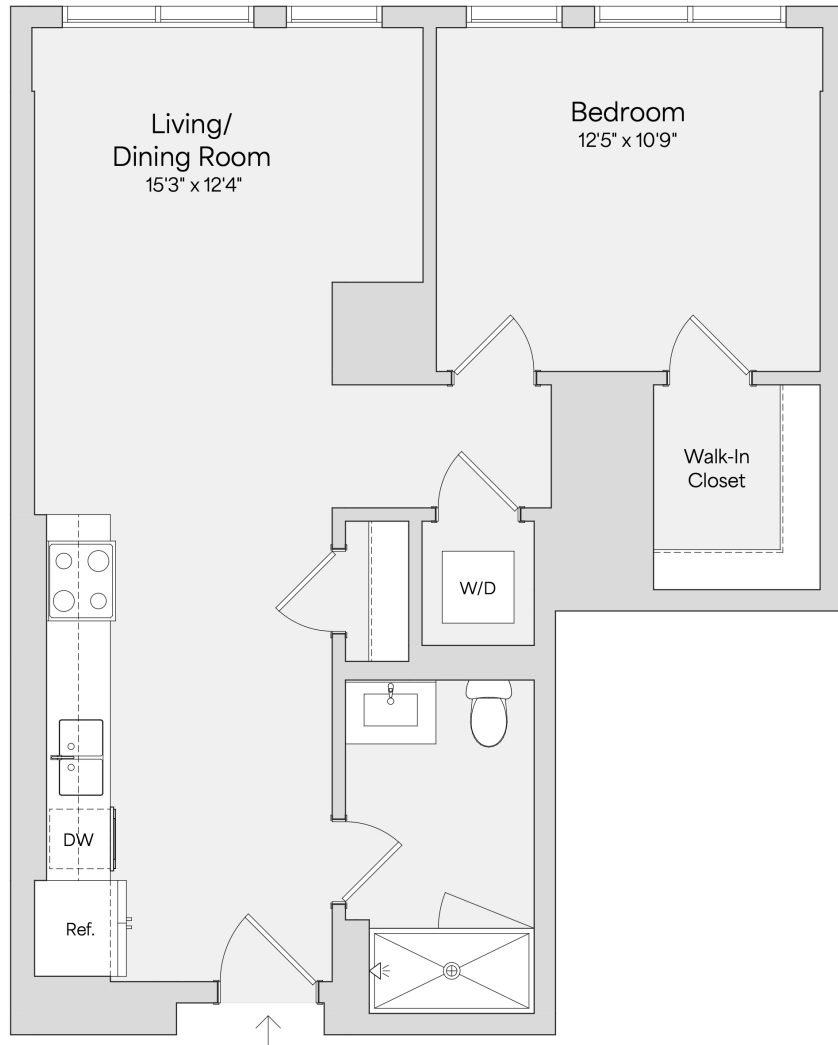

# A6

1 BED / 1 BATH

# 701

SQ. FT.

**LIVANA**  
LONG BRANCH

118 Broadway | Long Branch, NJ 07740

[www.livanalongbranch.com](http://www.livanalongbranch.com)

Floor plans are artist's rendering. All dimensions are approximate. Actual product and specifications may vary in dimension or detail. Not all features are available in every apartment. Prices and availability are subject to change. Please see a representative for details.