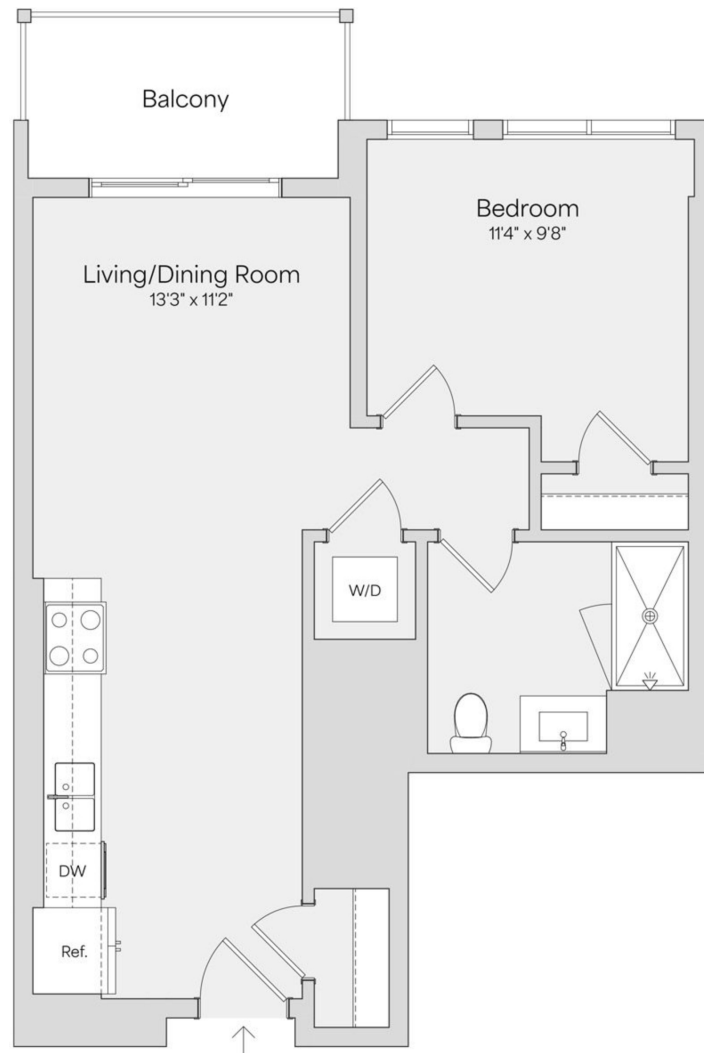

A5

1 BED / 1 BATH

644

SQ. FT.

LIVANA
LONG BRANCH

118 Broadway | Long Branch, NJ 07740

www.livanalongbranch.com

Floor plans are artist's rendering. All dimensions are approximate. Actual product and specifications may vary in dimension or detail. Not all features are available in every apartment. Prices and availability are subject to change. Please see a representative for details.