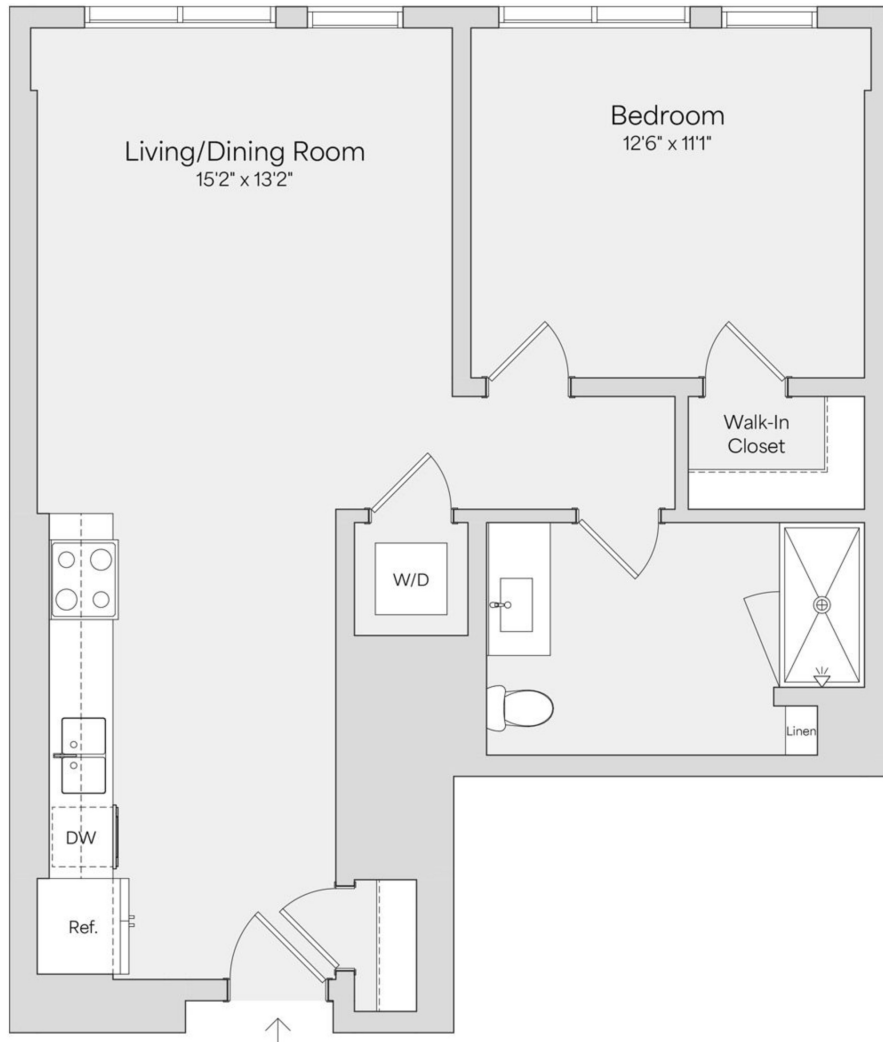

A4

1 BED / 1 BATH

759

SQ. FT.

LIVANA
LONG BRANCH

118 Broadway | Long Branch, NJ 07740

www.livanalongbranch.com

Floor plans are artist's rendering. All dimensions are approximate. Actual product and specifications may vary in dimension or detail. Not all features are available in every apartment. Prices and availability are subject to change. Please see a representative for details.