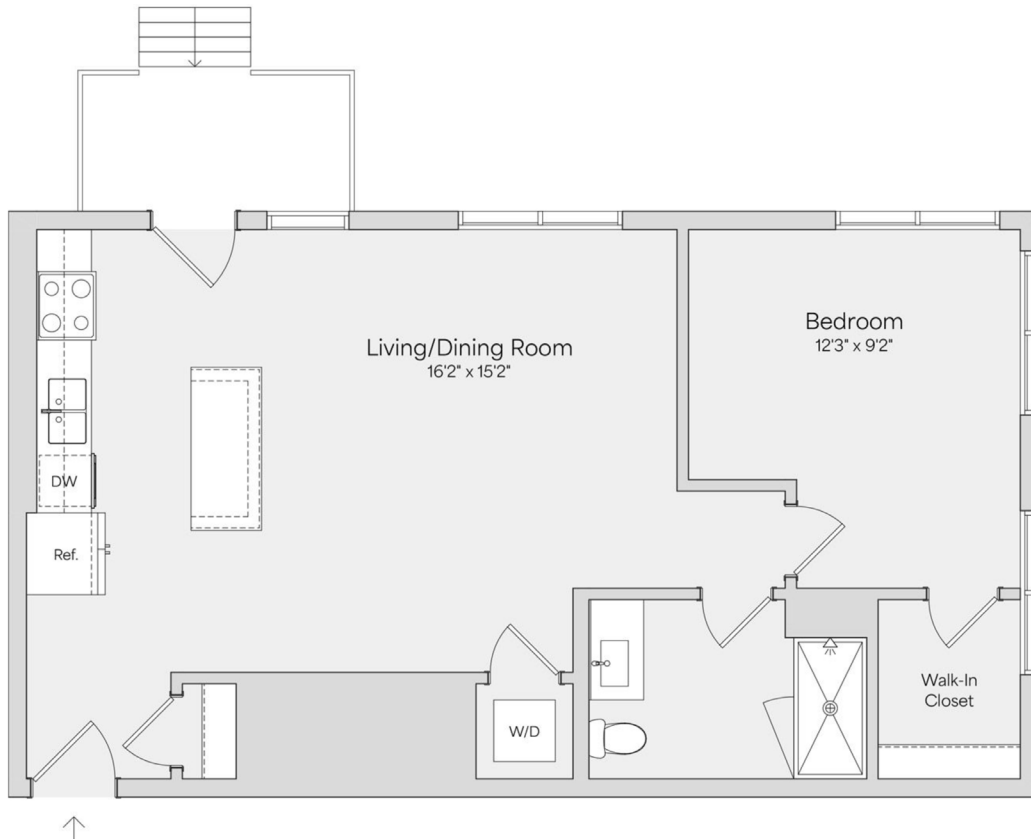

A3

1 BED / 1 BATH

776

SQ. FT.

LIVANA
LONG BRANCH

118 Broadway | Long Branch, NJ 07740

www.livanalongbranch.com

Floor plans are artist's rendering. All dimensions are approximate. Actual product and specifications may vary in dimension or detail. Not all features are available in every apartment. Prices and availability are subject to change. Please see a representative for details.