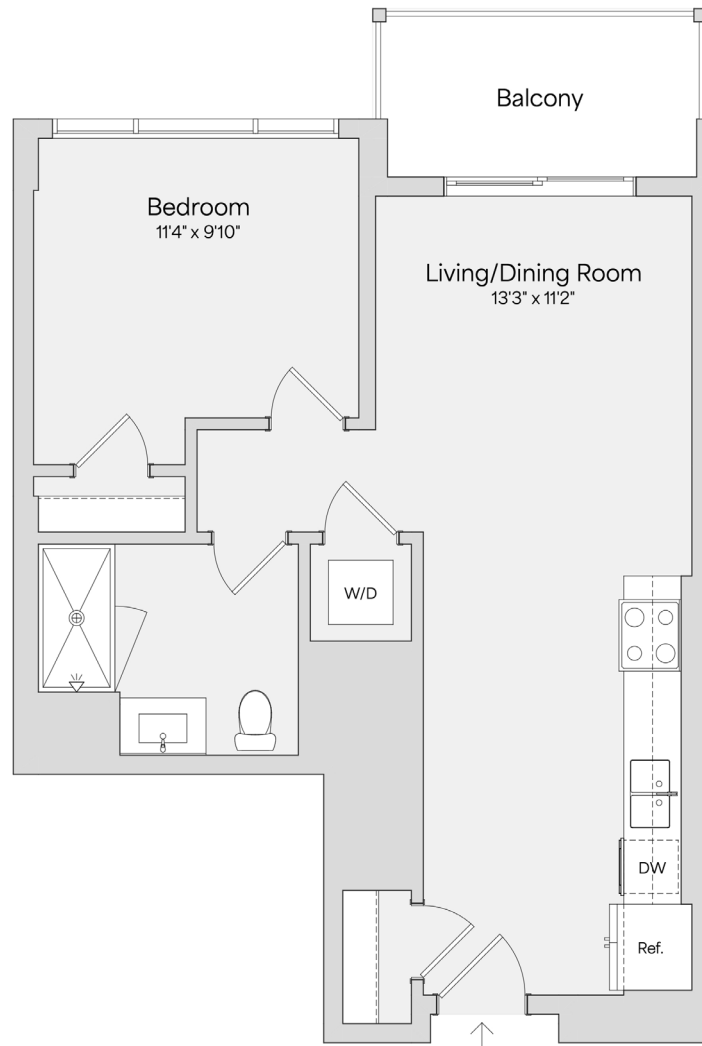

A2

1 BED / 1 BATH

707

SQ. FT.

LIVANA
LONG BRANCH

118 Broadway | Long Branch, NJ 07740

www.livanalongbranch.com

Floor plans are artist's rendering. All dimensions are approximate. Actual product and specifications may vary in dimension or detail. Not all features are available in every apartment. Prices and availability are subject to change. Please see a representative for details.