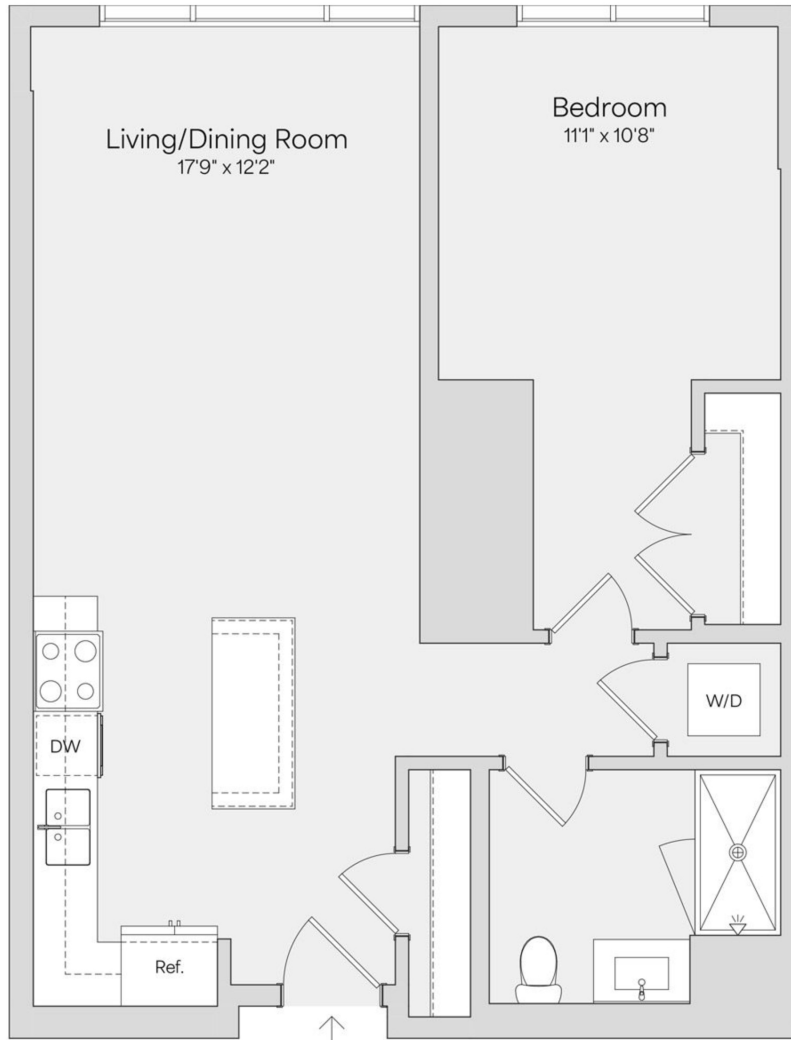

A15

1 BED / 1 BATH

783

SQ. FT.

LIVANA
LONG BRANCH

118 Broadway | Long Branch, NJ 07740

www.livanalongbranch.com

Floor plans are artist's rendering. All dimensions are approximate. Actual product and specifications may vary in dimension or detail. Not all features are available in every apartment. Prices and availability are subject to change. Please see a representative for details.