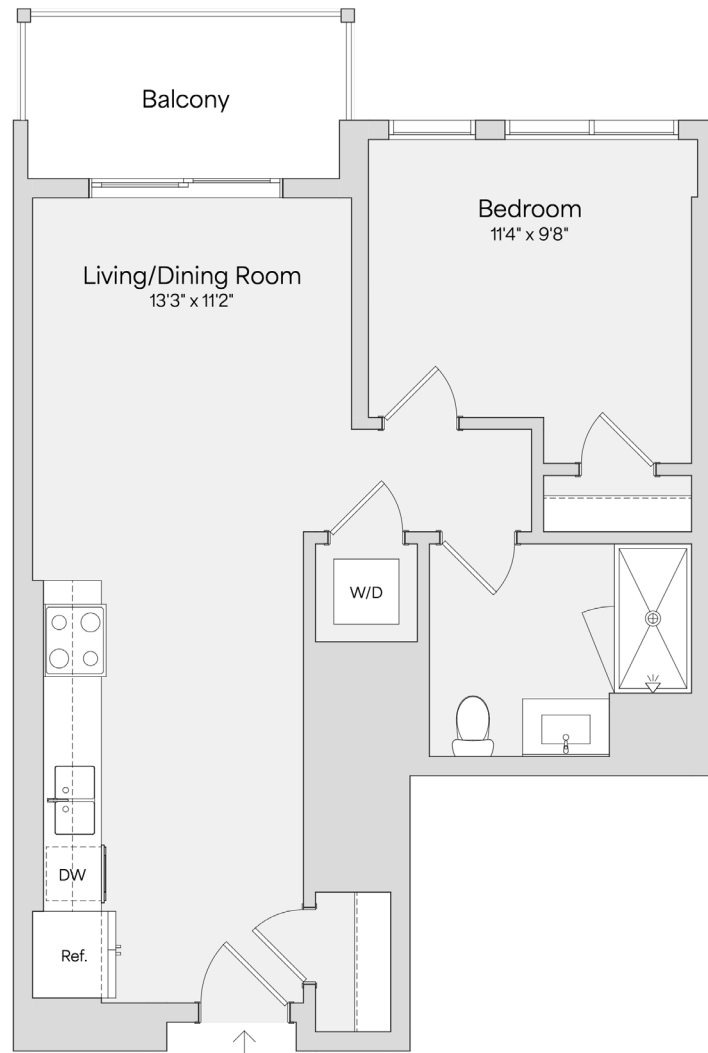

A1

1 BED / 1 BATH

744

SQ. FT.

LIVANA
LONG BRANCH

118 Broadway | Long Branch, NJ 07740

www.livanalongbranch.com

Floor plans are artist's rendering. All dimensions are approximate. Actual product and specifications may vary in dimension or detail. Not all features are available in every apartment. Prices and availability are subject to change. Please see a representative for details.